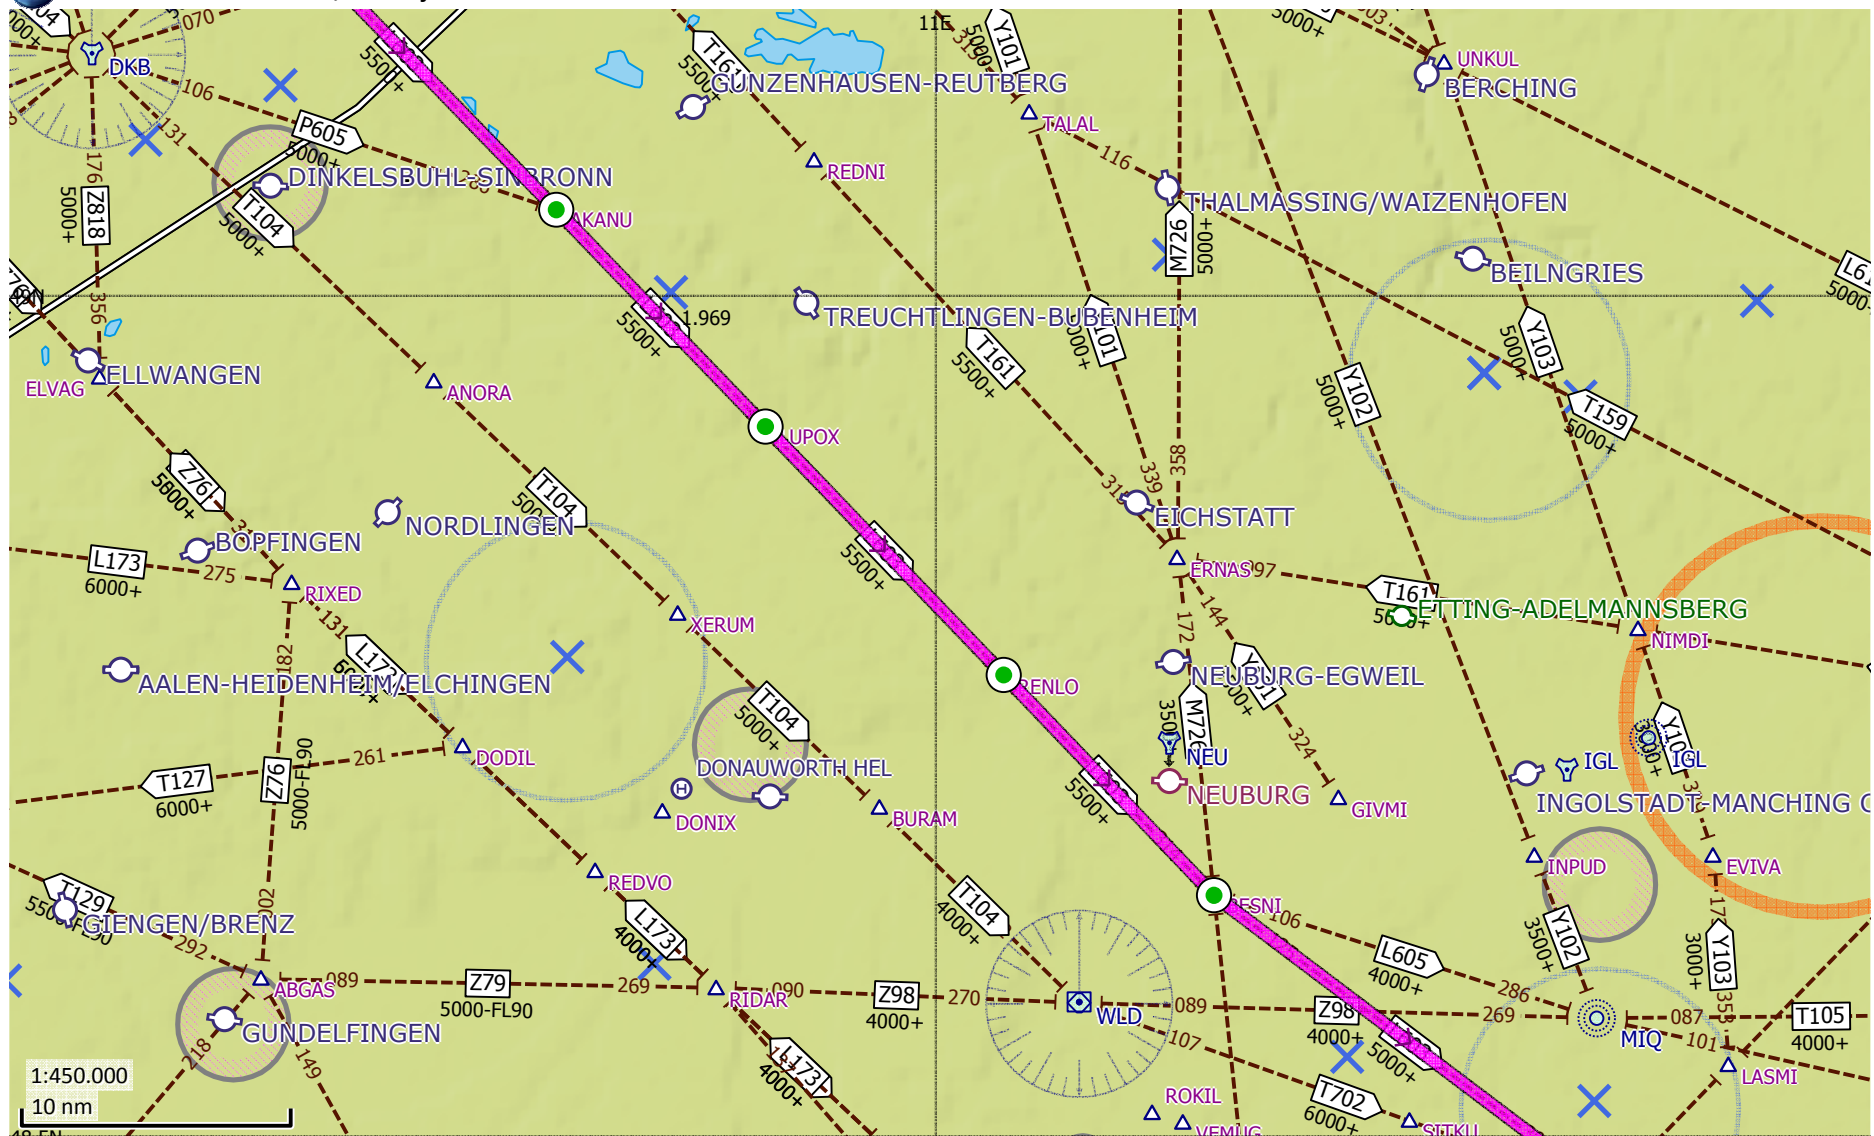

# Shoreham - LOŠINJ / Lošinj I.

Enroute Charts (Page 3)

Generated by SkyDemon on 17-4-2014 18:44 Z. Belgium, Netherlands, Luxembourg chart valid until 1-5-2014. Showing airspace 0 ft - 18,000 ft.

Shoreham - LOŠINJ / Lošinj I.

Enroute Charts (Page 4)

Generated by SkyDemon on 17-4-2014 18:44 Z. Belgium, Netherlands, Luxembourg chart valid until 1-5-2014. Showing airspace 0 ft - 18.000 ft.

# Shoreham - LOŠINJ / Lošinj I.