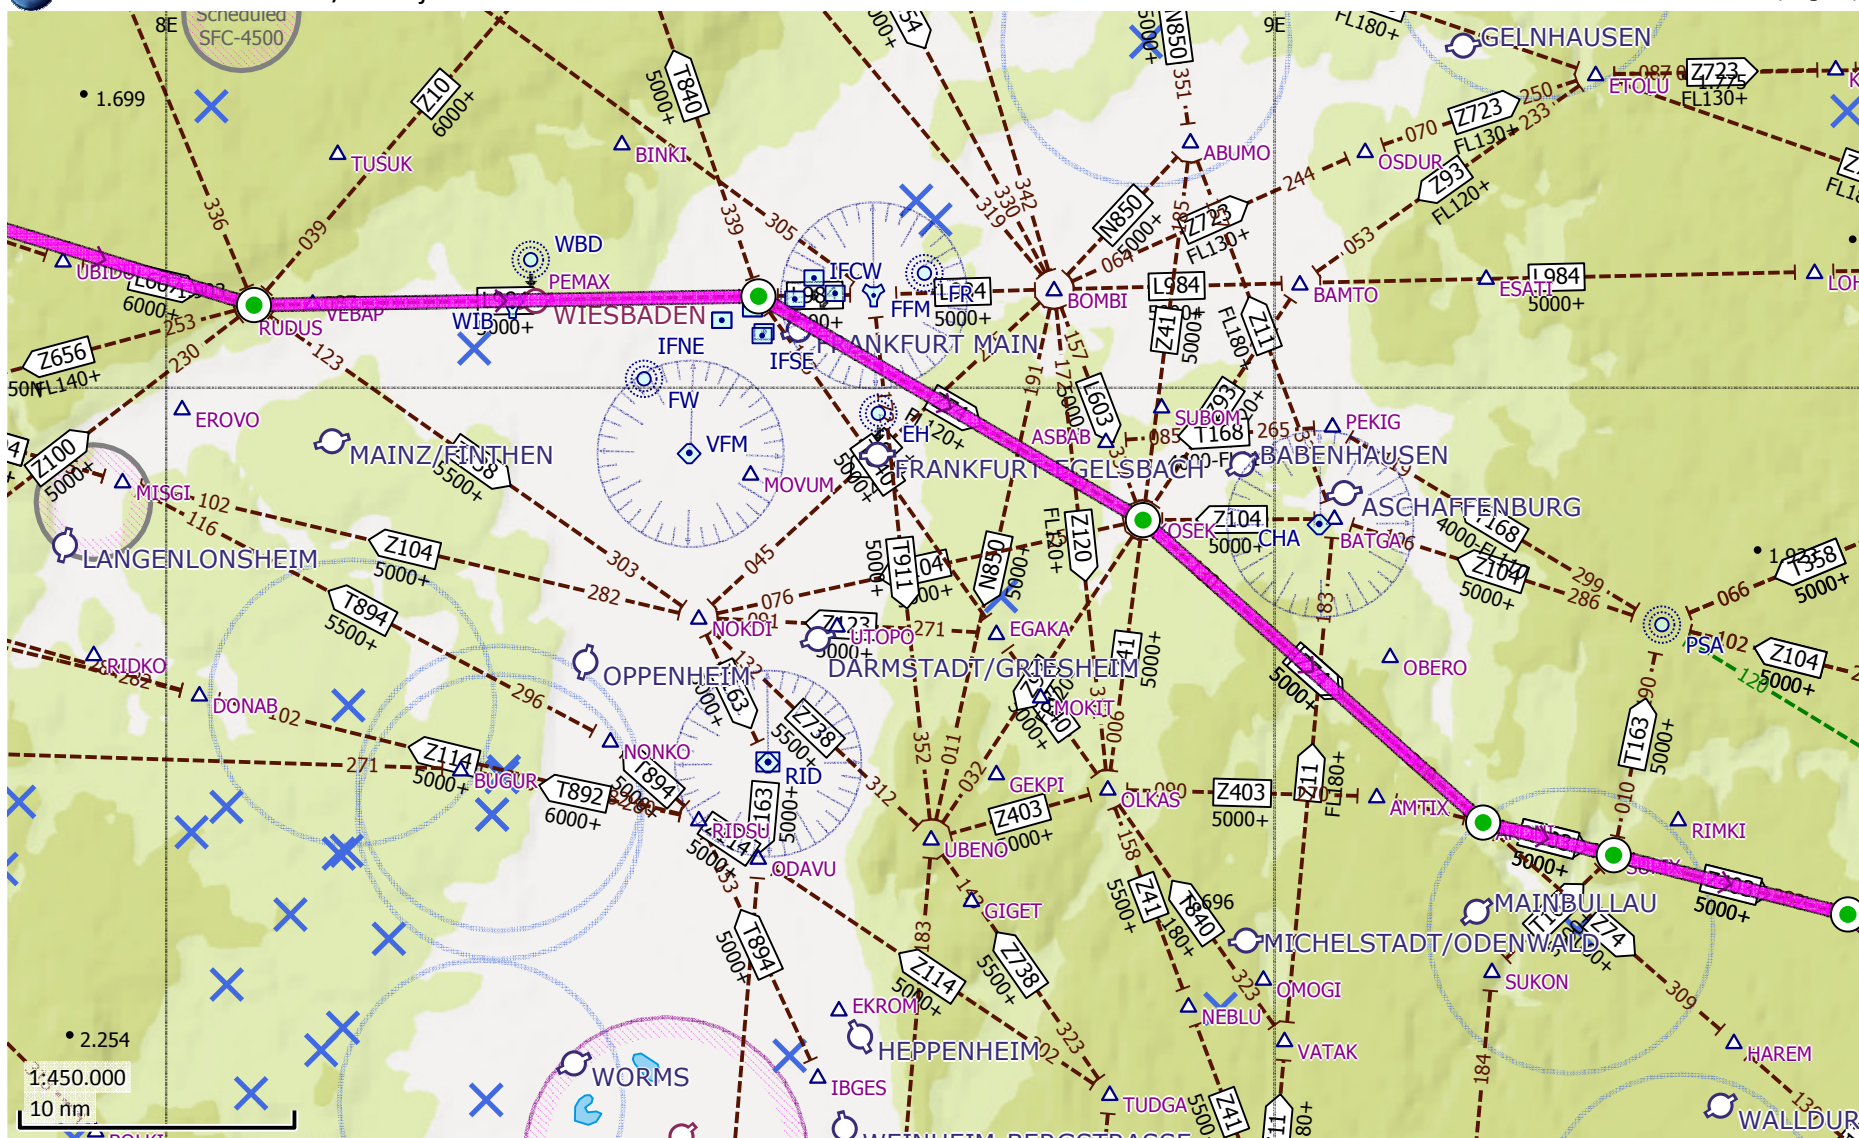

# Shoreham - LOŠINJ / Lošinj I.

Enroute Charts (Page 3)

Generated by SkyDemon on 17-4-2014 18:44 Z. Belgium, Netherlands, Luxembourg chart valid until 1-5-2014. Showing airspace 0 ft - 18,000 ft.

Shoreham - LOŠINJ / Lošinj I.

Enroute Charts (Page 4)

Generated by SkyDemon on 17-4-2014 18:44 Z. Belgium, Netherlands, Luxembourg chart valid until 1-5-2014. Showing airspace 0 ft - 18.000 ft.

# Shoreham - LOŠINJ / Lošinj I.