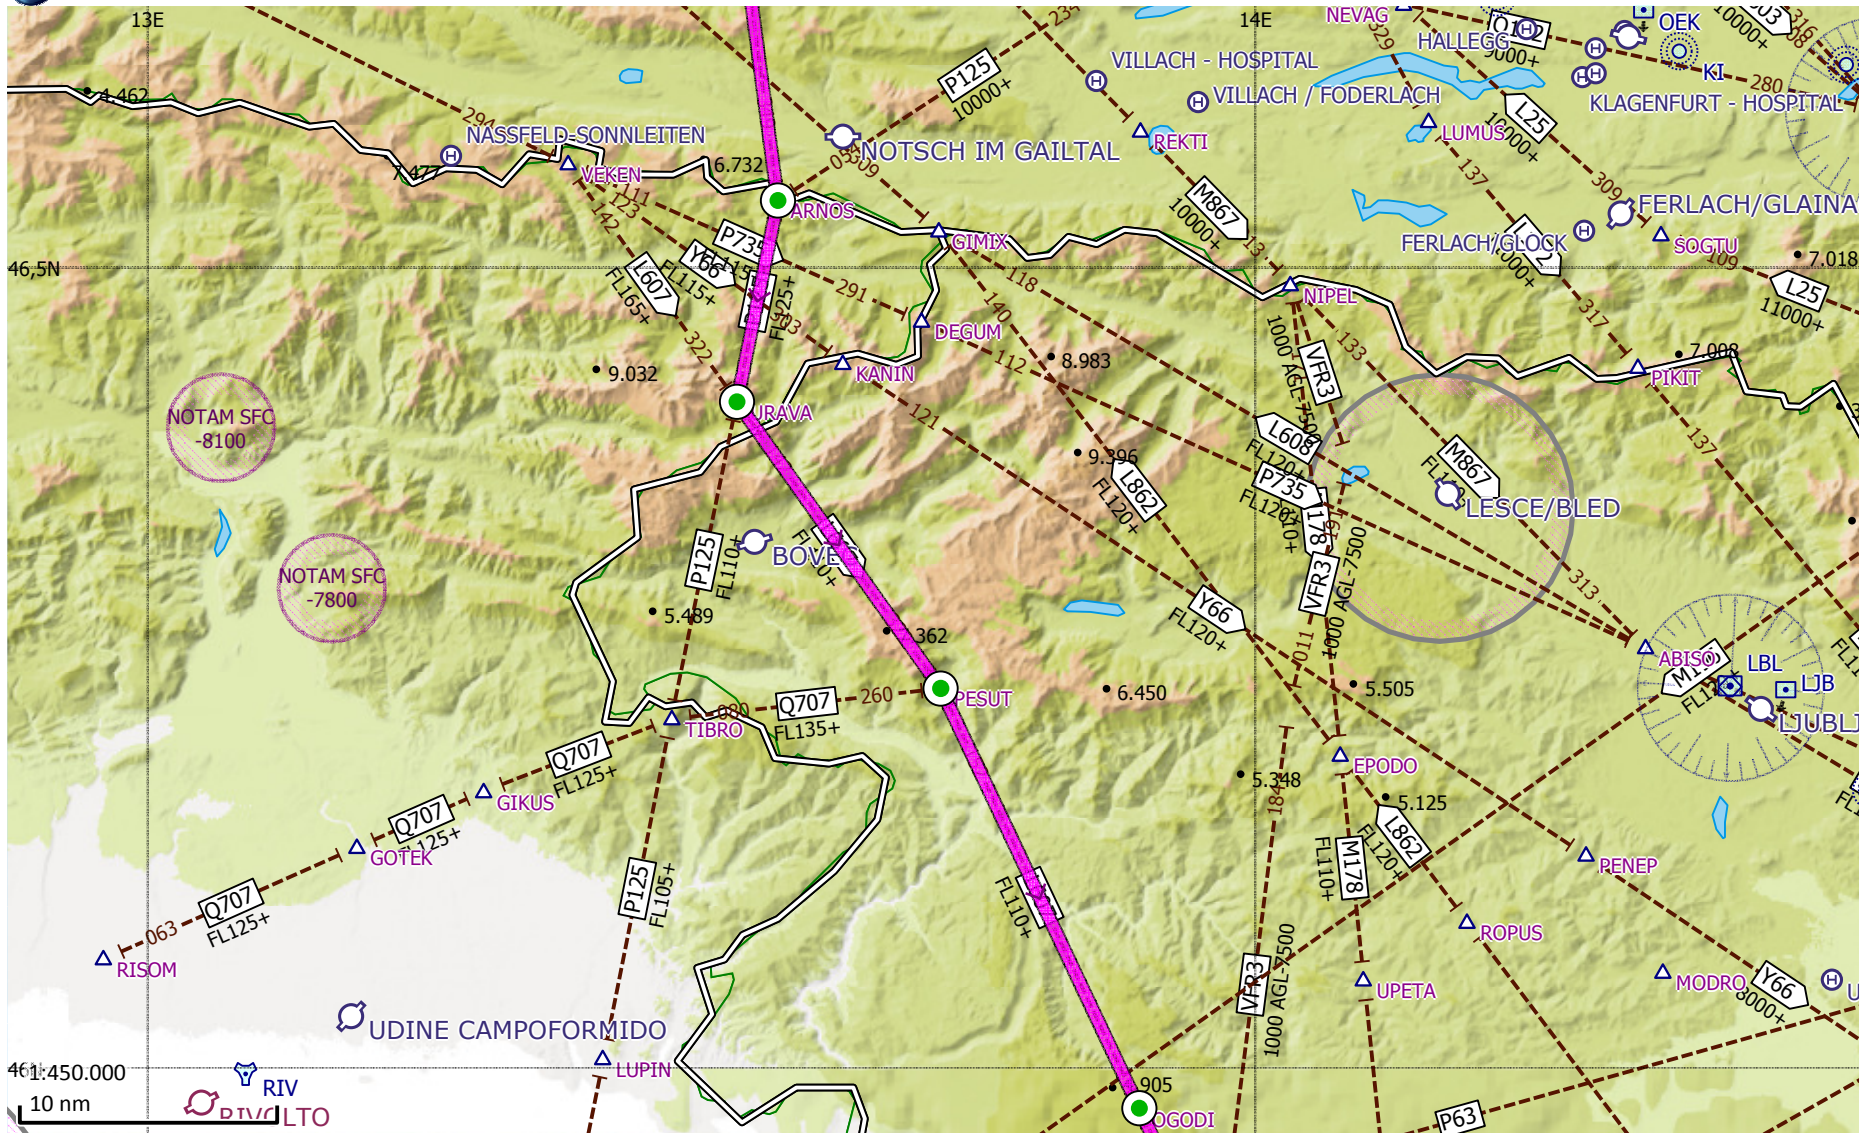

# Shoreham - LOŠINJ / Lošinj I.

Enroute Charts (Page 3)

Generated by SkyDemon on 17-4-2014 18:44 Z. Belgium, Netherlands, Luxembourg chart valid until 1-5-2014. Showing airspace 0 ft - 18,000 ft.

Shoreham - LOŠINJ / Lošinj I.

Enroute Charts (Page 4)

Generated by SkyDemon on 17-4-2014 18:44 Z. Belgium, Netherlands, Luxembourg chart valid until 1-5-2014. Showing airspace 0 ft - 18.000 ft.

# Shoreham - LOŠINJ / Lošinj I.