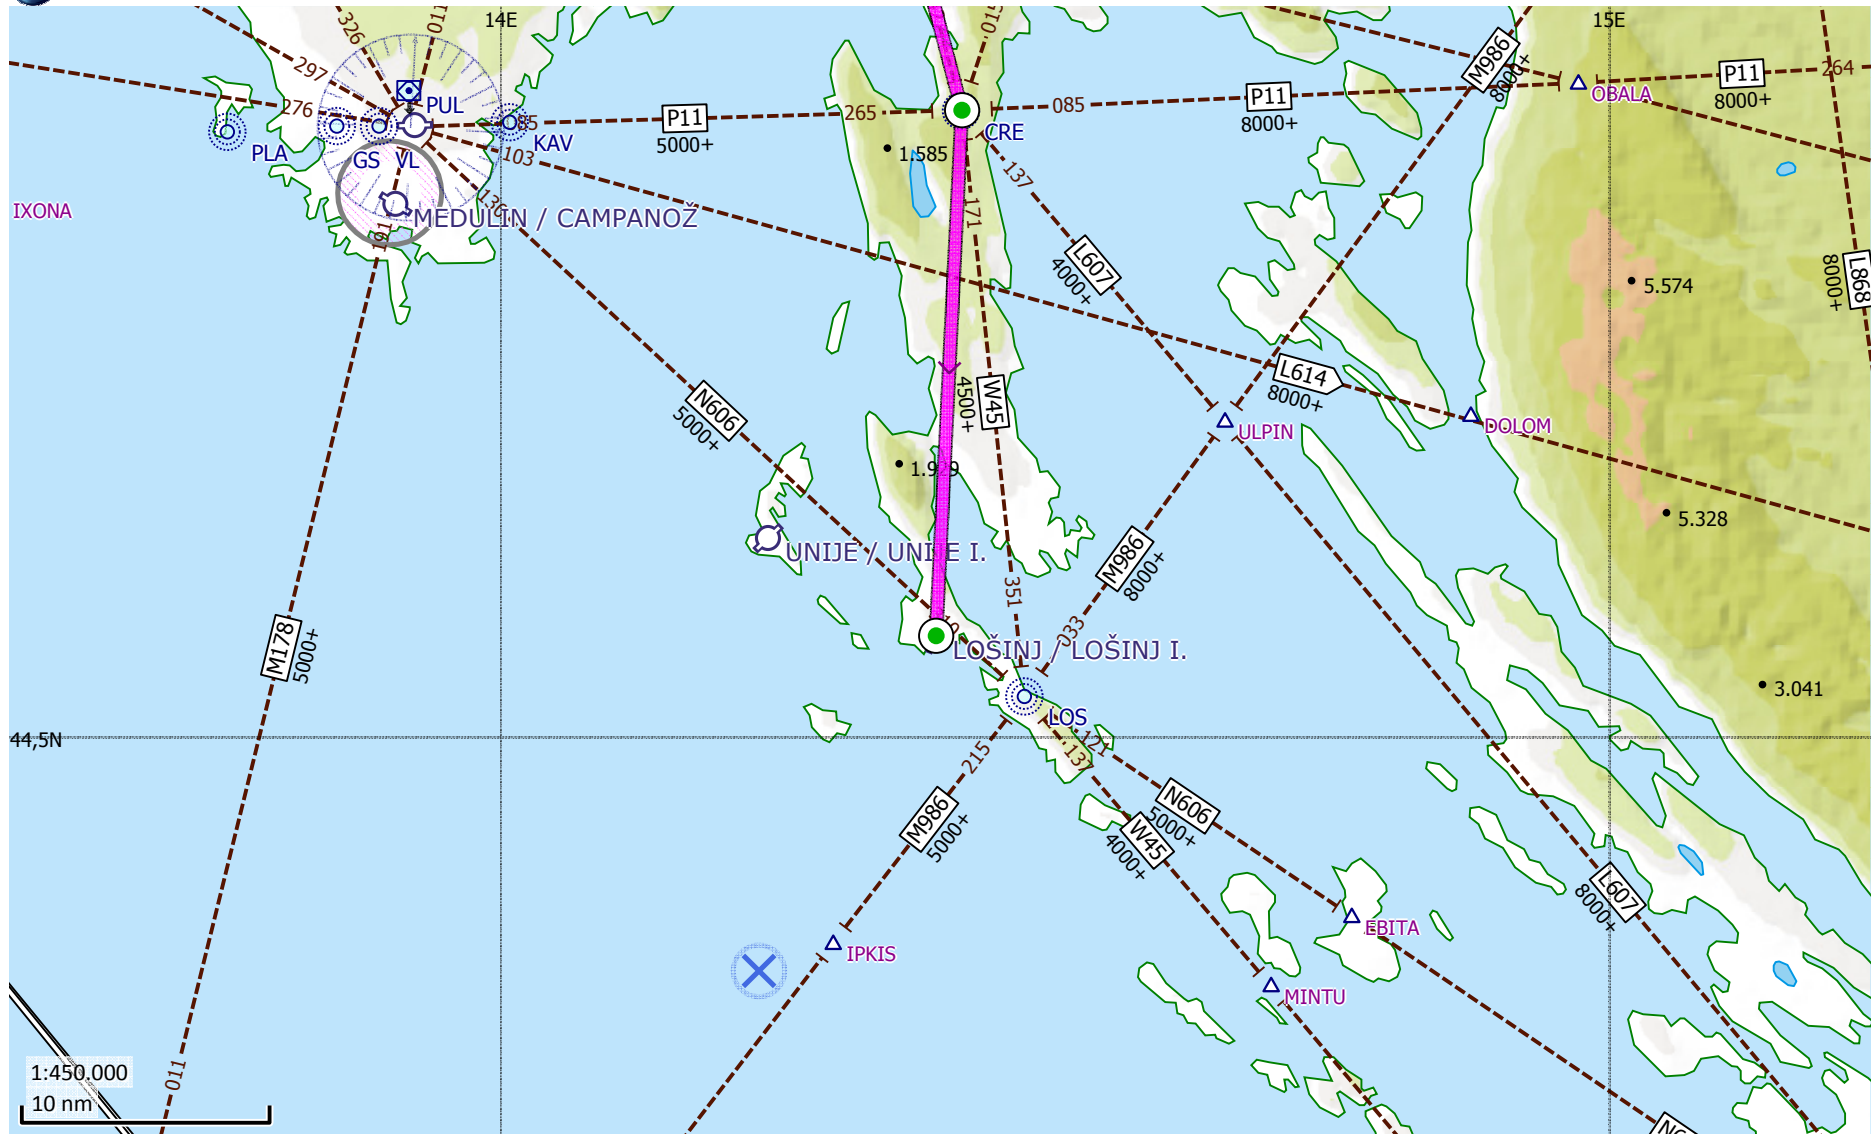

# Shoreham - LOŠINJ / Lošinj I.

Enroute Charts (Page 3)

Generated by SkyDemon on 17-4-2014 18:44 Z. Belgium, Netherlands, Luxembourg chart valid until 1-5-2014. Showing airspace 0 ft - 18,000 ft.

Shoreham - LOŠINJ / Lošinj I.

Enroute Charts (Page 4)

Generated by SkyDemon on 17-4-2014 18:44 Z. Belgium, Netherlands, Luxembourg chart valid until 1-5-2014. Showing airspace 0 ft - 18.000 ft.

# Shoreham - LOŠINJ / Lošinj I.