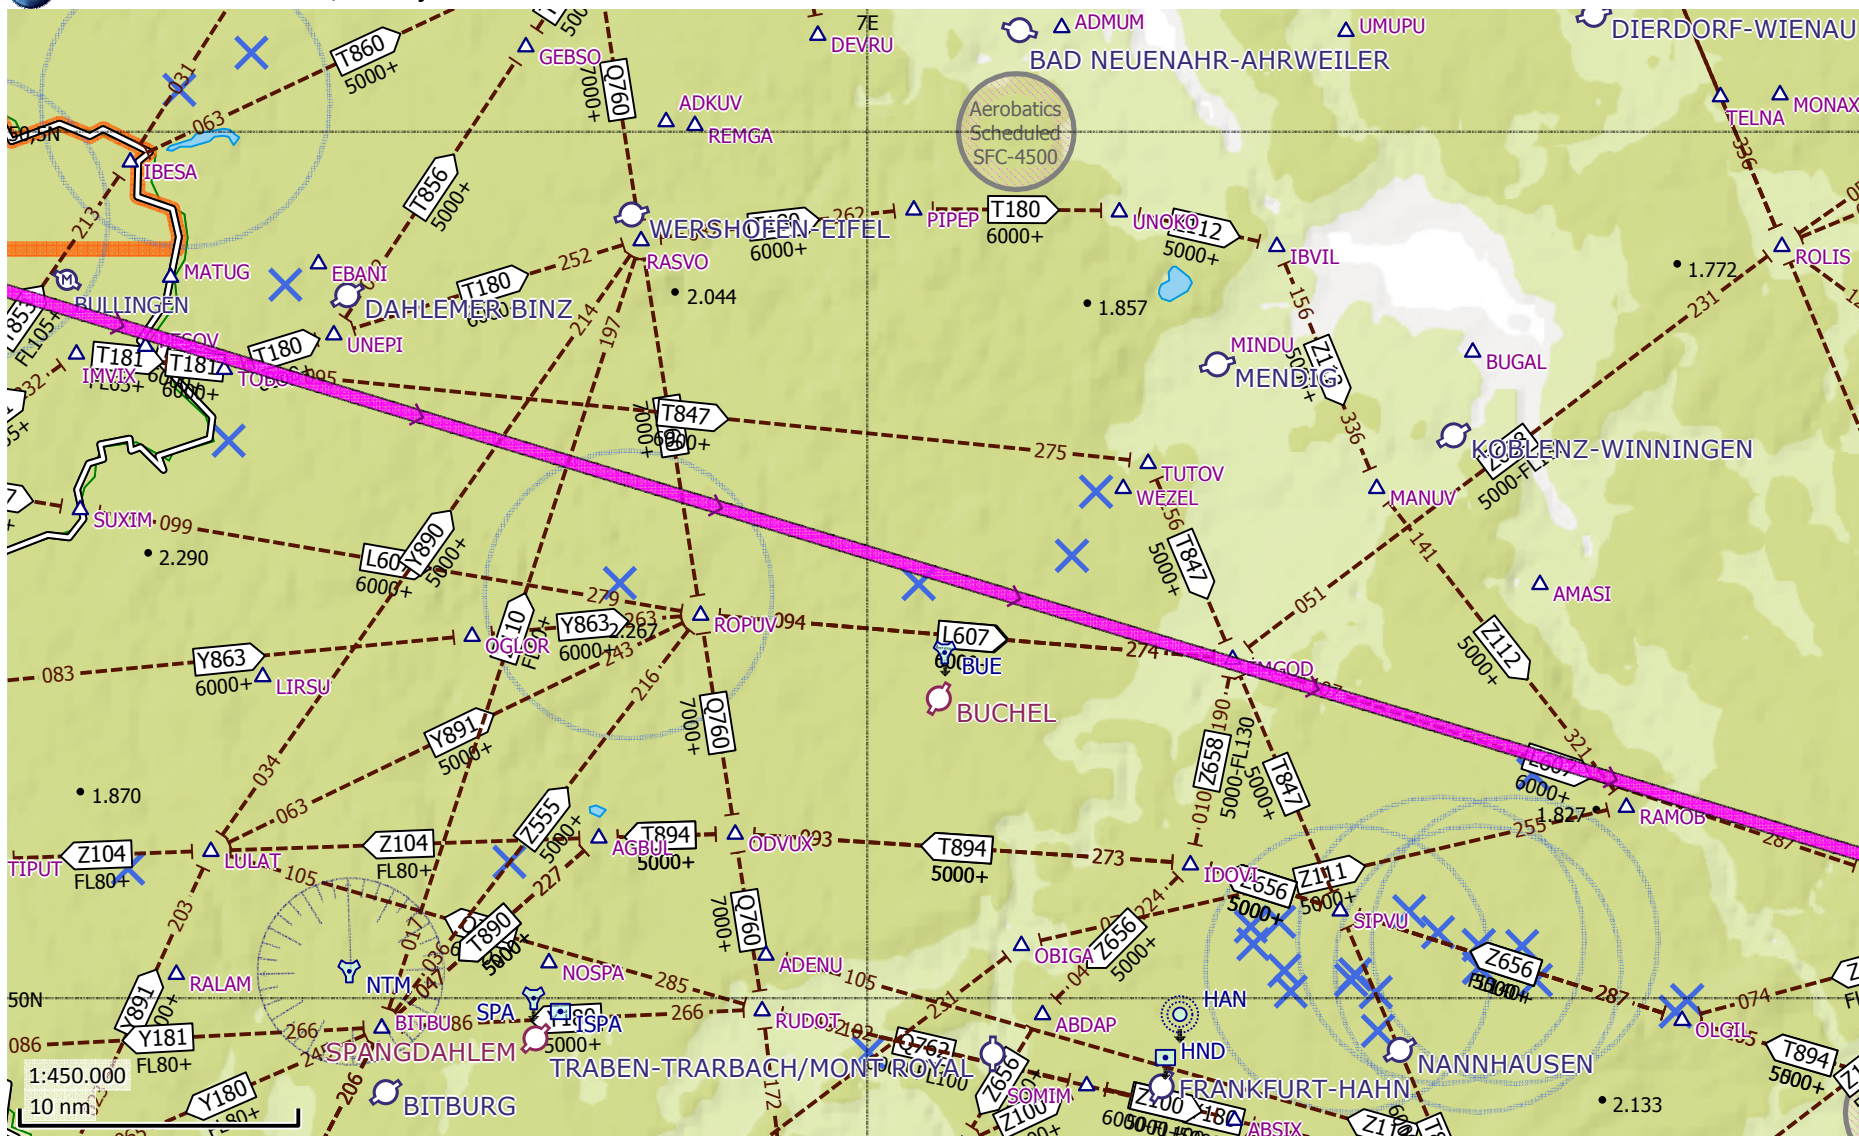

# Shoreham - LOŠINJ / Lošinj I.

Enroute Charts (Page 3)

Generated by SkyDemon on 17-4-2014 18:44 Z. Belgium, Netherlands, Luxembourg chart valid until 1-5-2014. Showing airspace 0 ft - 18,000 ft.

Shoreham - LOŠINJ / Lošinj I.

Enroute Charts (Page 4)

Generated by SkyDemon on 17-4-2014 18:44 Z. Belgium, Netherlands, Luxembourg chart valid until 1-5-2014. Showing airspace 0 ft - 18.000 ft.

# Shoreham - LOŠINJ / Lošinj I.