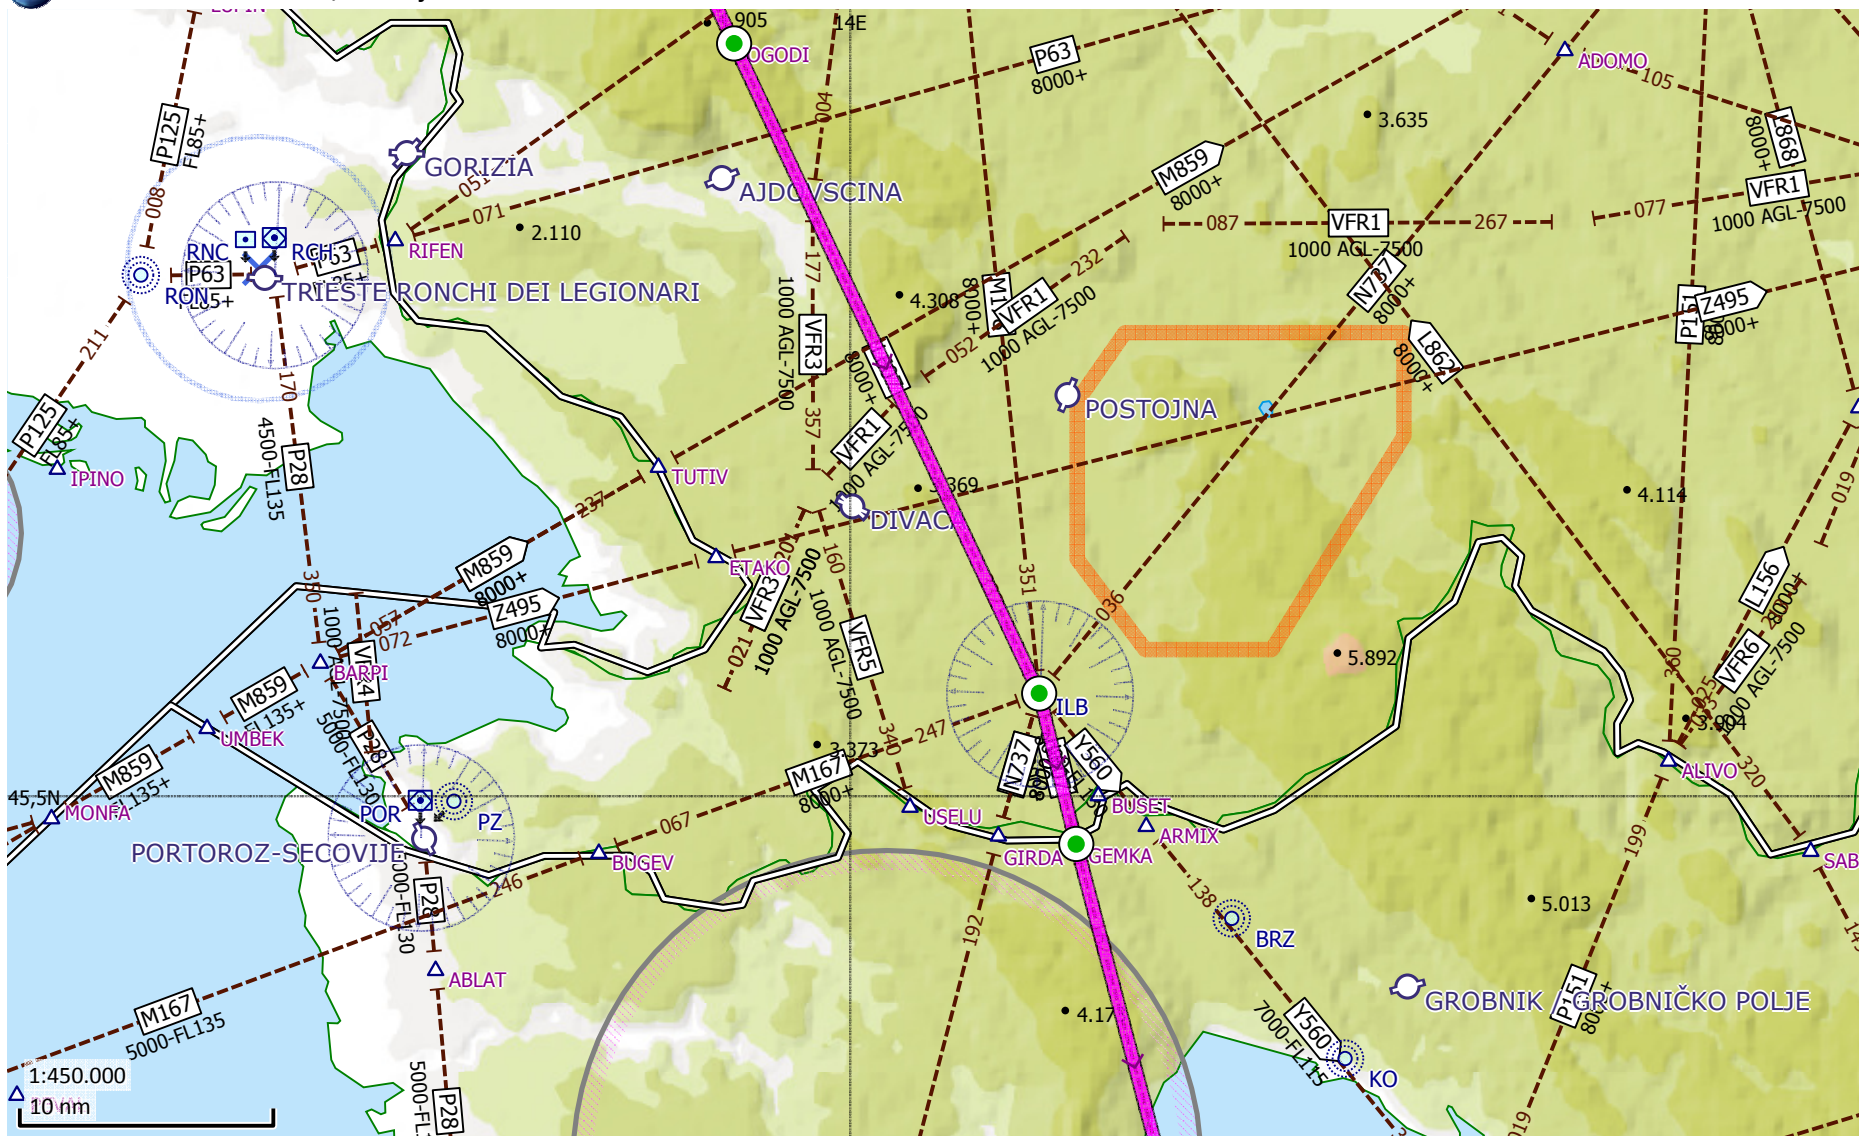

# Shoreham - LOŠINJ / Lošinj I.

Enroute Charts (Page 3)

Generated by SkyDemon on 17-4-2014 18:44 Z. Belgium, Netherlands, Luxembourg chart valid until 1-5-2014. Showing airspace 0 ft - 18,000 ft.

Shoreham - LOŠINJ / Lošinj I.

Enroute Charts (Page 4)

Generated by SkyDemon on 17-4-2014 18:44 Z. Belgium, Netherlands, Luxembourg chart valid until 1-5-2014. Showing airspace 0 ft - 18.000 ft.

# Shoreham - LOŠINJ / Lošinj I.