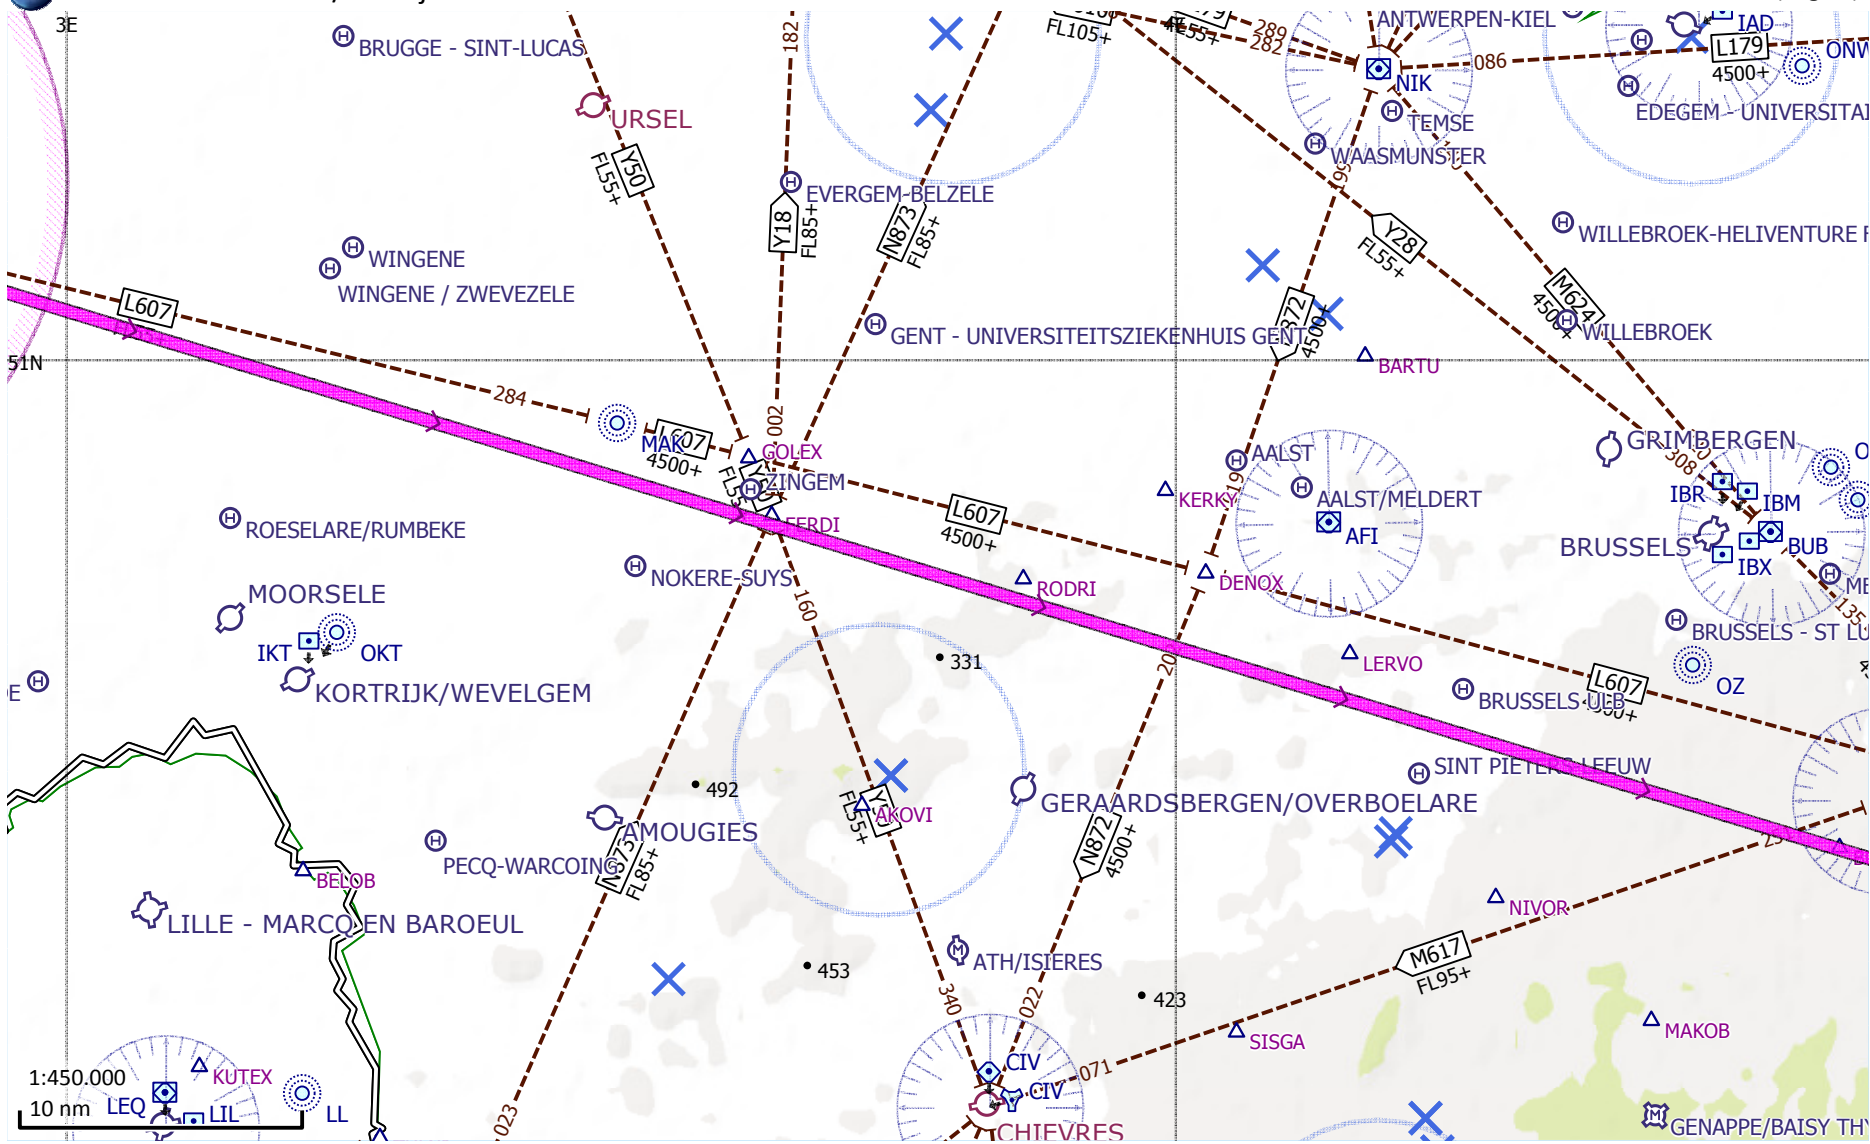

# Shoreham - LOŠINJ / Lošinj I.

Enroute Charts (Page 3)

Generated by SkyDemon on 17-4-2014 18:44 Z. Belgium, Netherlands, Luxembourg chart valid until 1-5-2014. Showing airspace 0 ft - 18,000 ft.

Shoreham - LOŠINJ / Lošinj I.

Enroute Charts (Page 4)

Generated by SkyDemon on 17-4-2014 18:44 Z. Belgium, Netherlands, Luxembourg chart valid until 1-5-2014. Showing airspace 0 ft - 18.000 ft.

# Shoreham - LOŠINJ / Lošinj I.