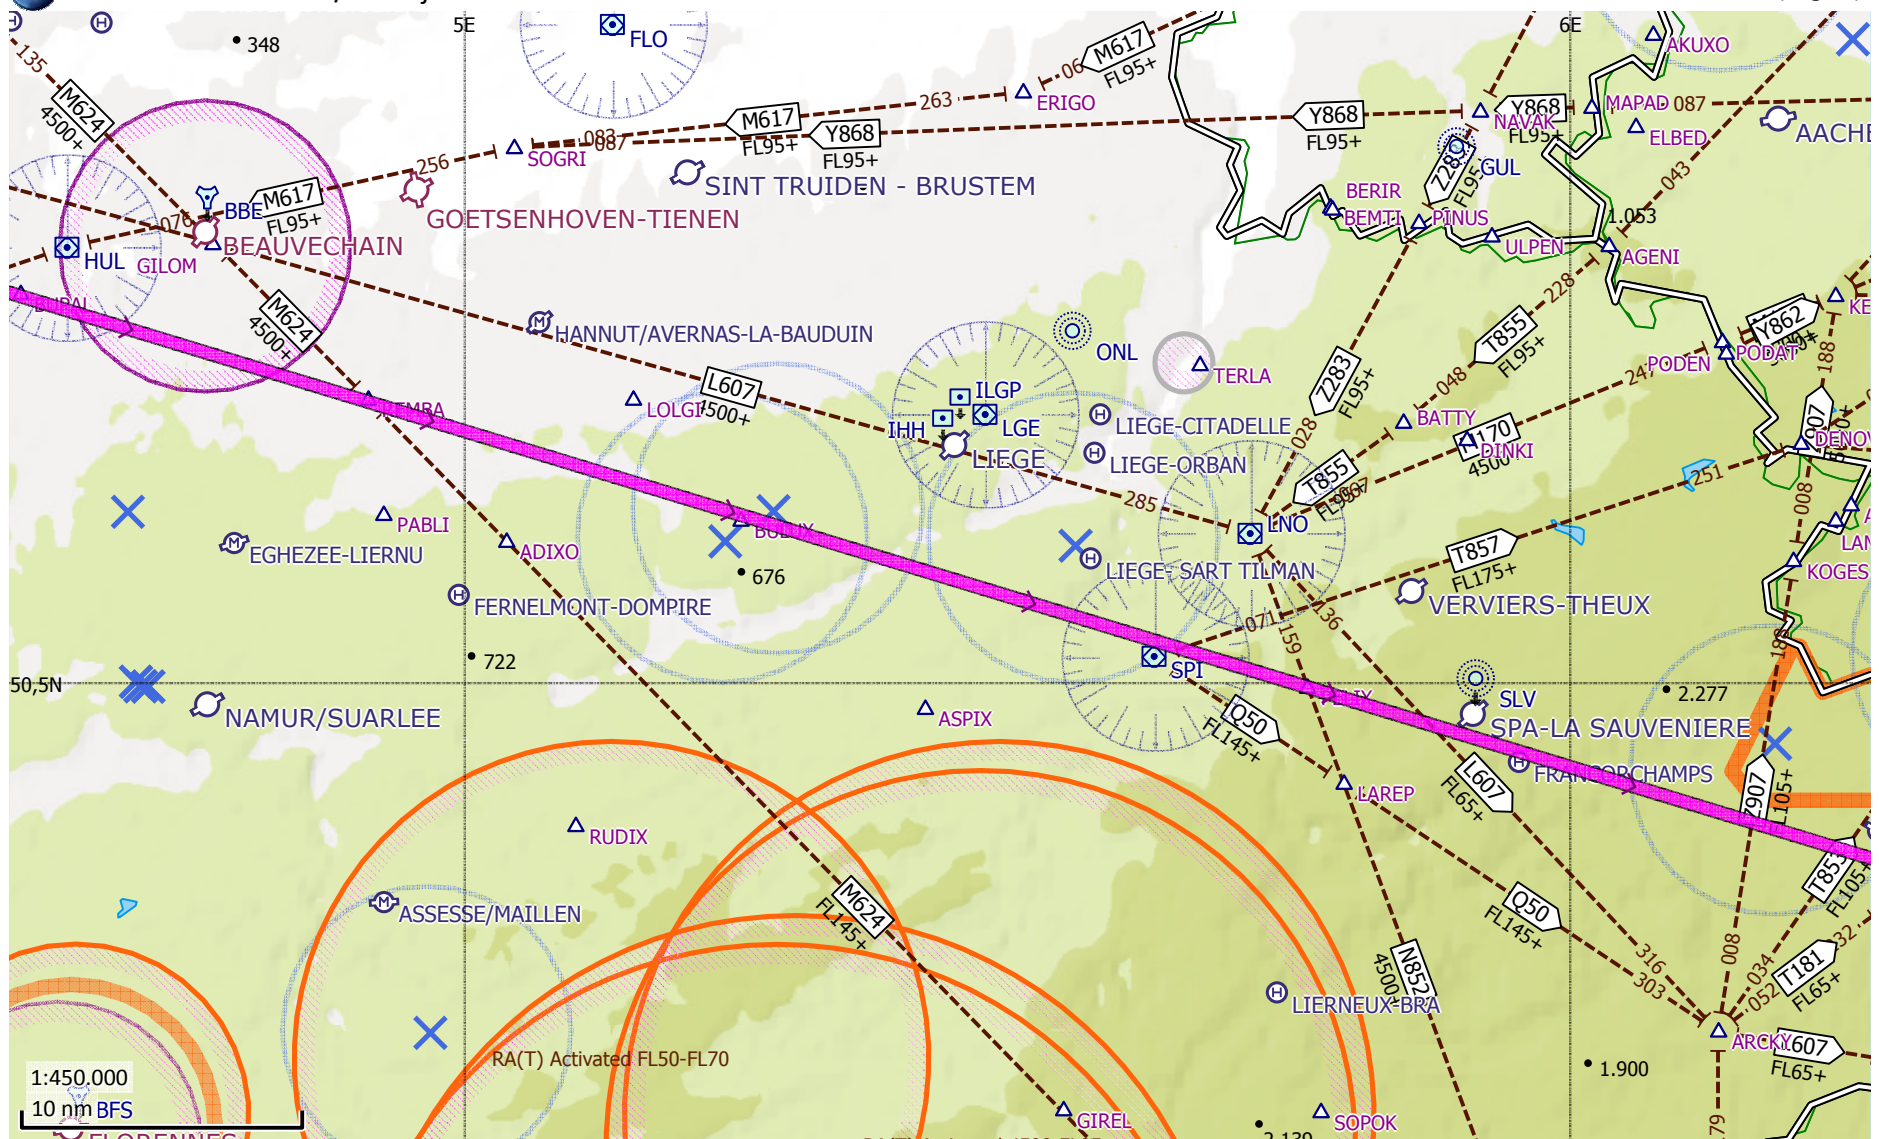

# Shoreham - LOŠINJ / Lošinj I.

Enroute Charts (Page 3)

Generated by SkyDemon on 17-4-2014 18:44 Z. Belgium, Netherlands, Luxembourg chart valid until 1-5-2014. Showing airspace 0 ft - 18,000 ft.

Shoreham - LOŠINJ / Lošinj I.

Enroute Charts (Page 4)

Generated by SkyDemon on 17-4-2014 18:44 Z. Belgium, Netherlands, Luxembourg chart valid until 1-5-2014. Showing airspace 0 ft - 18.000 ft.

# Shoreham - LOŠINJ / Lošinj I.