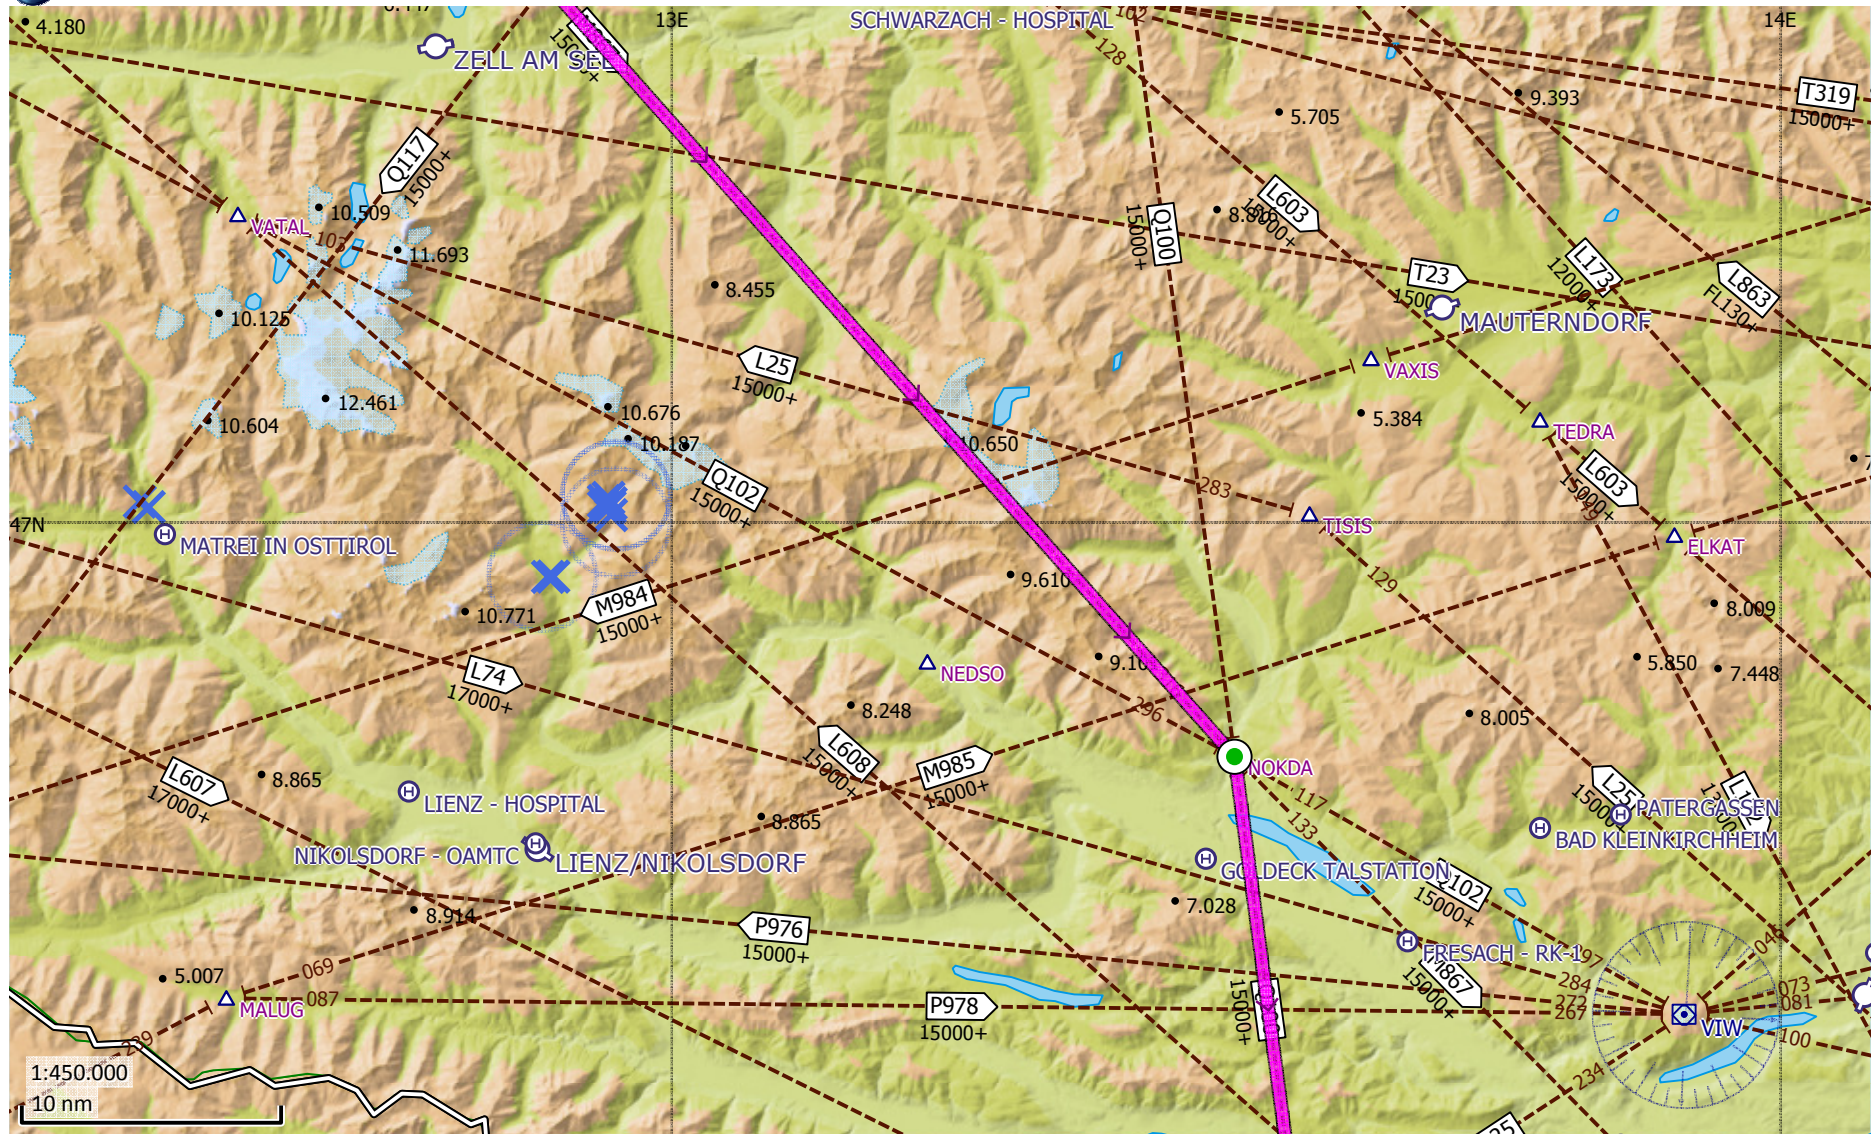

# Shoreham - LOŠINJ / Lošinj I.

Enroute Charts (Page 3)

Generated by SkyDemon on 17-4-2014 18:44 Z. Belgium, Netherlands, Luxembourg chart valid until 1-5-2014. Showing airspace 0 ft - 18,000 ft.

Shoreham - LOŠINJ / Lošinj I.

Enroute Charts (Page 4)

Generated by SkyDemon on 17-4-2014 18:44 Z. Belgium, Netherlands, Luxembourg chart valid until 1-5-2014. Showing airspace 0 ft - 18.000 ft.

# Shoreham - LOŠINJ / Lošinj I.