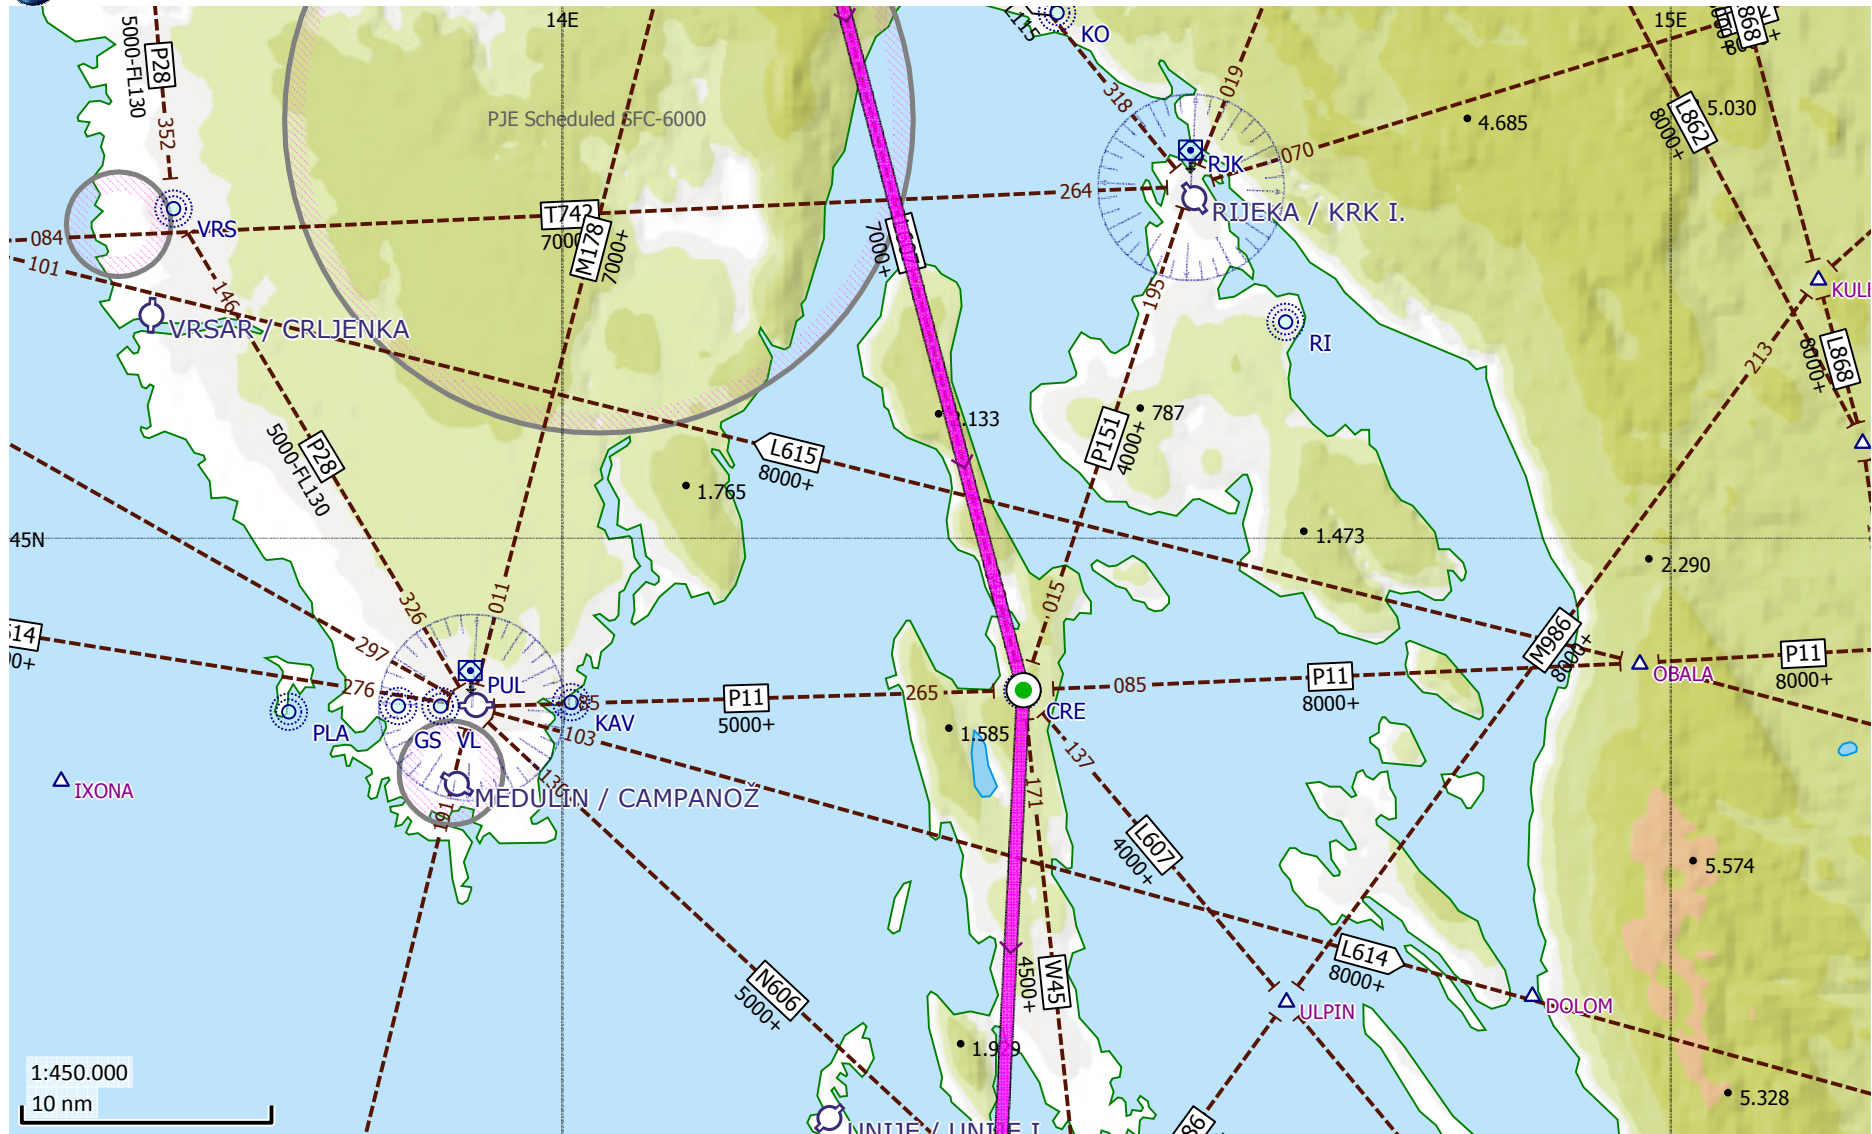

# Shoreham - LOŠINJ / Lošinj I.

Enroute Charts (Page 3)

Generated by SkyDemon on 17-4-2014 18:44 Z. Belgium, Netherlands, Luxembourg chart valid until 1-5-2014. Showing airspace 0 ft - 18,000 ft.

Shoreham - LOŠINJ / Lošinj I.

Enroute Charts (Page 4)

Generated by SkyDemon on 17-4-2014 18:44 Z. Belgium, Netherlands, Luxembourg chart valid until 1-5-2014. Showing airspace 0 ft - 18.000 ft.

# Shoreham - LOŠINJ / Lošinj I.