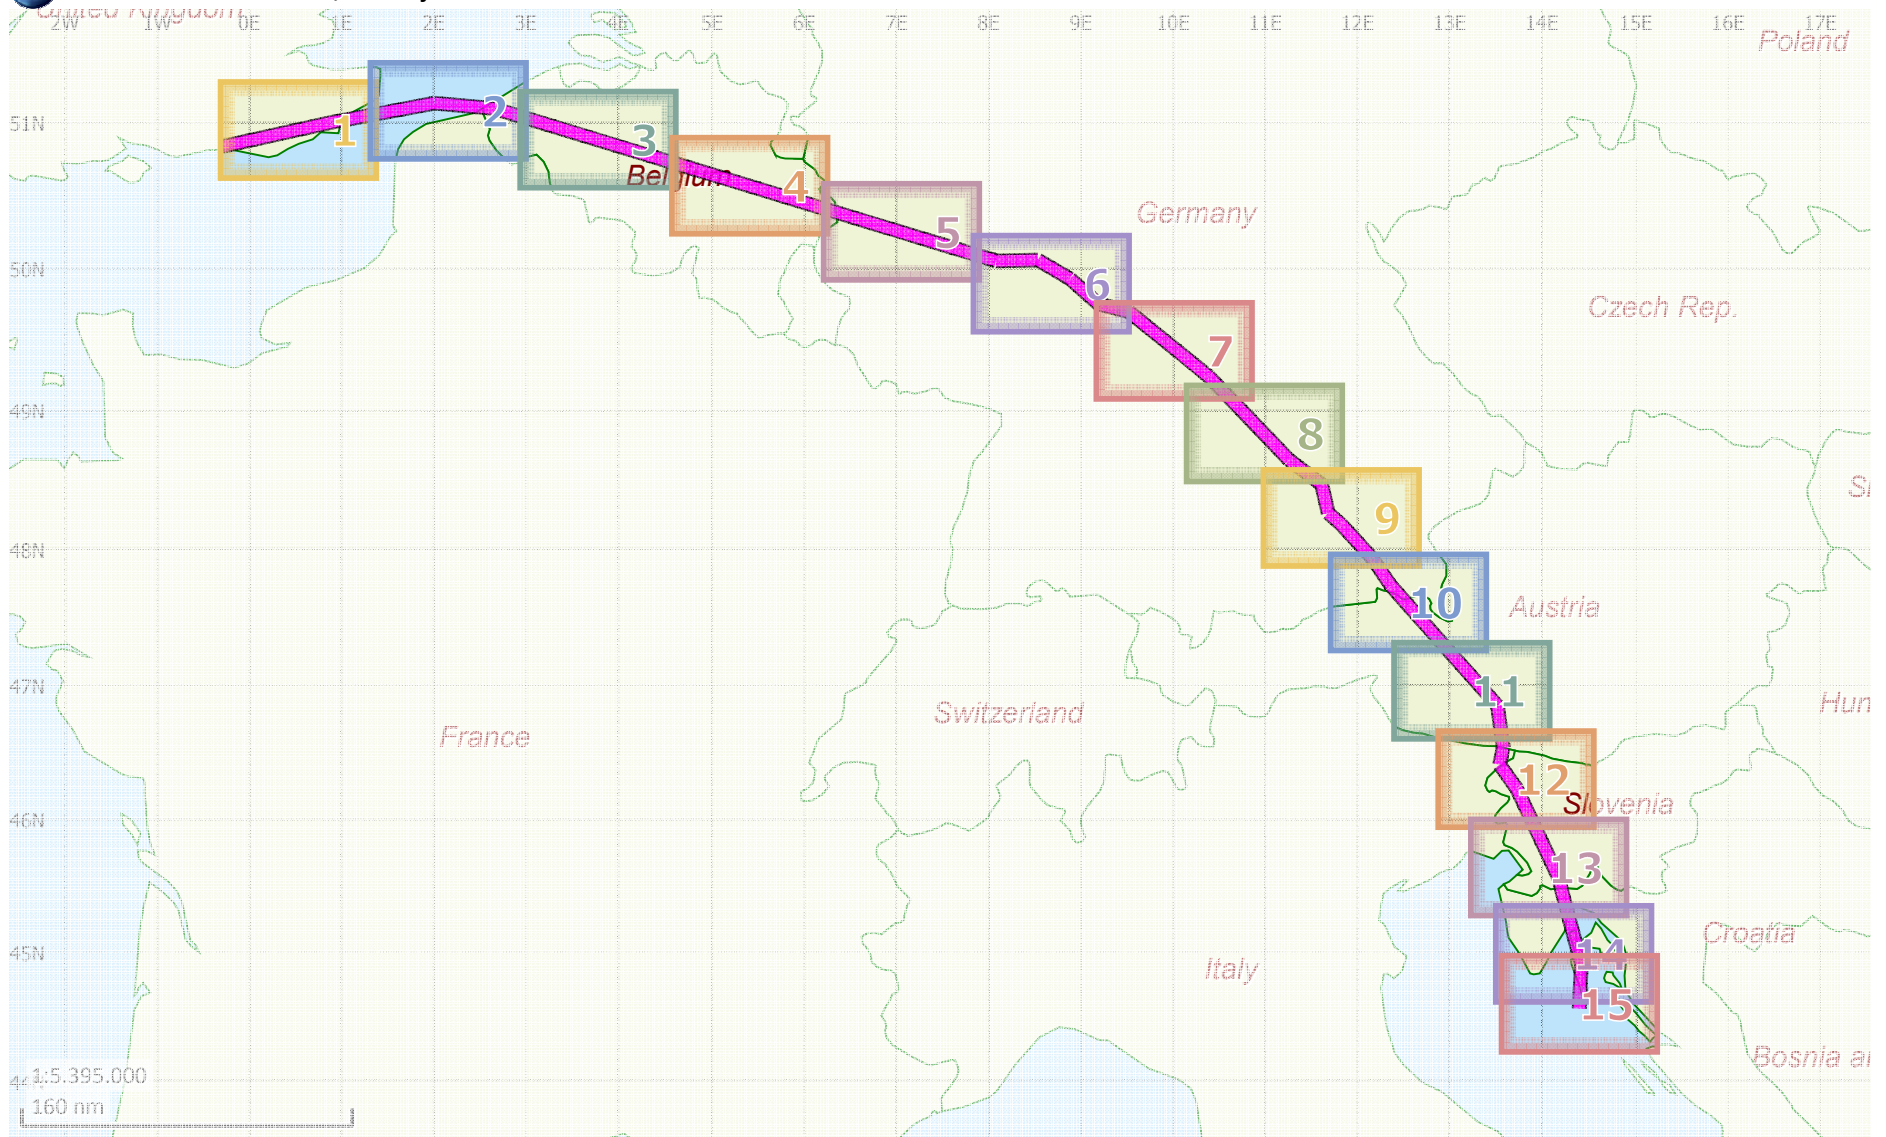

Shoreham - LOŠINJ / Lošinj I.

Chart Index

Generated by SkyDemon on 17-4-2014 18:44 Z. Croatia, Bosnia and Herzegovina chart valid until 1-5-2014.