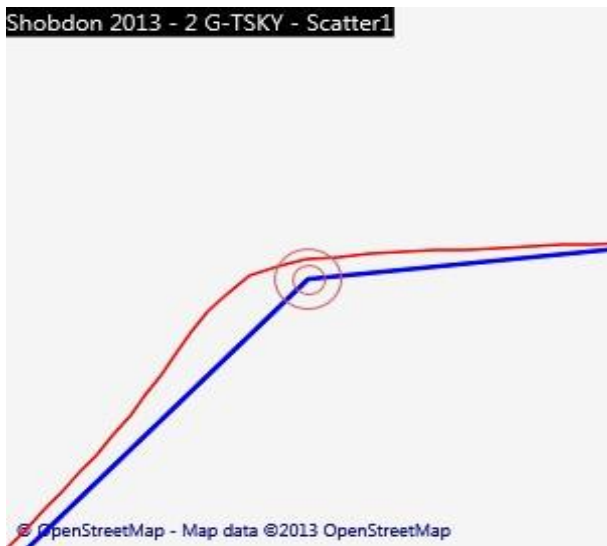

Shobdon 2013

Steward's Cup

17/08/2013

2 Michael Wingenroth

								Handicap Speed	
Elapsed Time	Min Speed	Max Speed	Avg Speed	Race Dist	Actual Dist	Excess Dist			
00:55:24	0.1845	172.6487	100.2479	73.2461	50.3278	-22.9183	113.9578		
Lap	Time	Min Speed	Max Speed	Avg Speed	Lap Dist	Actual Dist	Excess Dist	Start Time	Finish Time
1	00:13:58	4.7660	152.9535	112.3167	24.7250	24.9098	0.1848	14:31:49	15:27:14
2	00:13:43	37.8112	172.6487	112.4270	24.2606	24.6648	0.4043		
3	00:27:43	0.1845	37.8112	9.4397	24.2606	0.7532	-23.5074	Wind Speed	Direction
4	00:00:00	999.0000	999.0000	999.0000	999.0000	999.0000	999.0000	28	213