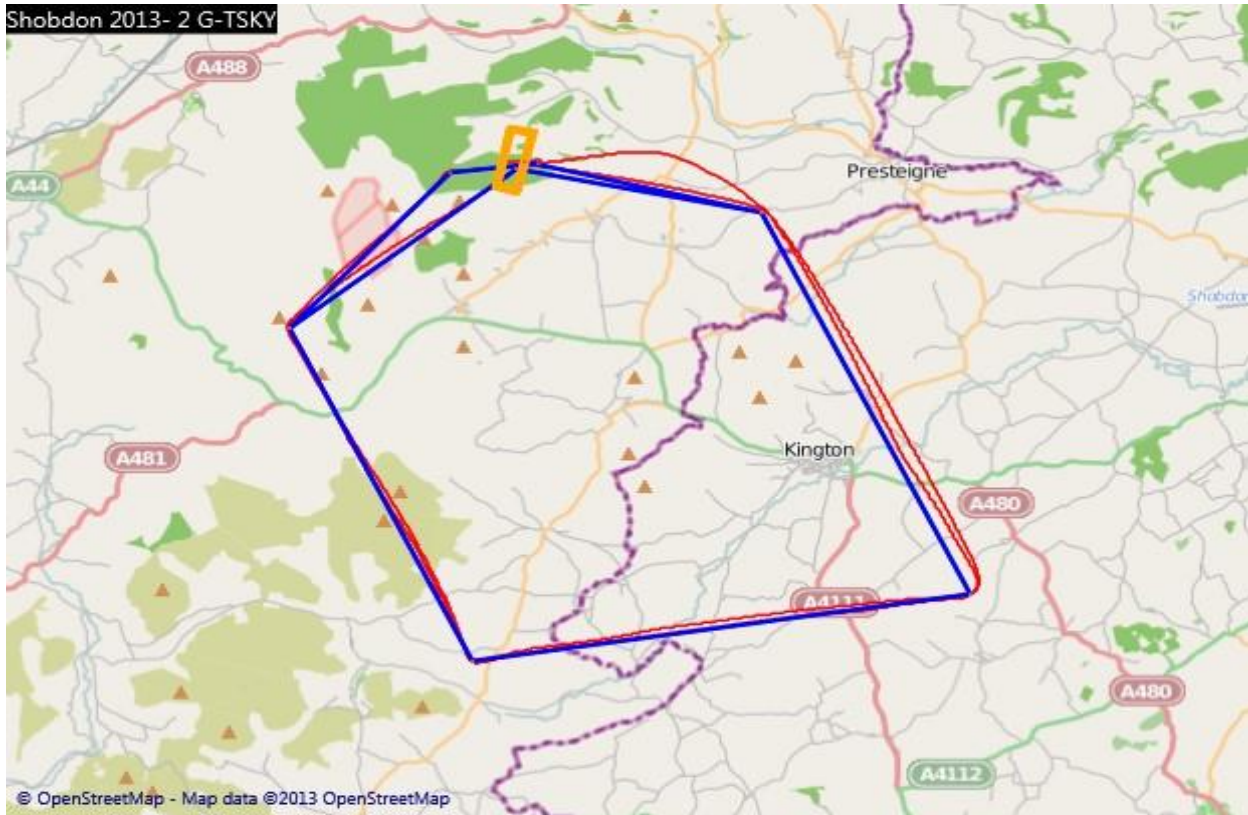

Shobdon 2013

Steward's Cup

17/08/2013

2 Michael Wingenroth

								Handicap Speed	
Elapsed Time	Min Speed	Max Speed	Avg Speed	Race Dist	Actual Dist	Excess Dist			
00:55:24	0.1845	172.6487	100.2479	73.2461	50.3278	-22.9183	113.9578		
Lap	Time	Min Speed	Max Speed	Avg Speed	Lap Dist	Actual Dist	Excess Dist	Start Time	Finish Time
1	00:13:58	4.7660	152.9535	112.3167	24.7250	24.9098	0.1848	14:31:49	15:27:14
2	00:13:43	37.8112	172.6487	112.4270	24.2606	24.6648	0.4043		
3	00:27:43	0.1845	37.8112	9.4397	24.2606	0.7532	-23.5074	Wind Speed	Direction
4	00:00:00	999.0000	999.0000	999.0000	999.0000	999.0000	999.0000	28	213

Shobdon 2013 - 2 G-TSKY - TP2

Shobdon 2013 - 2 G-TSKY - TP3

Shobdon 2013 - 2 G-TSKY - TP4

Shobdon 2013 - 2 G-TSKY - Airfield