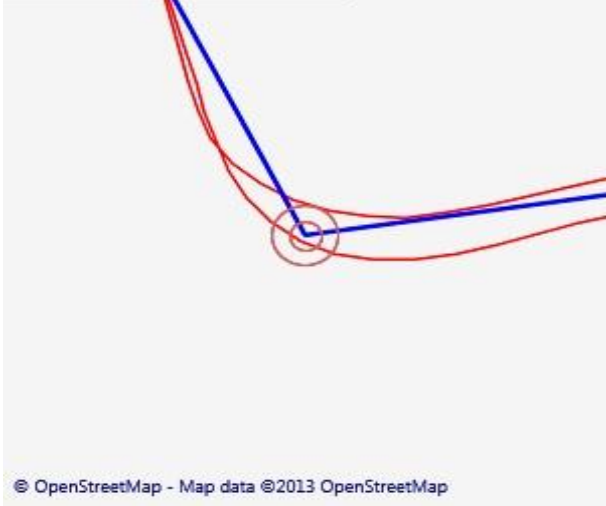

Shobdon 2013 - 2 G-TSKY - TP2