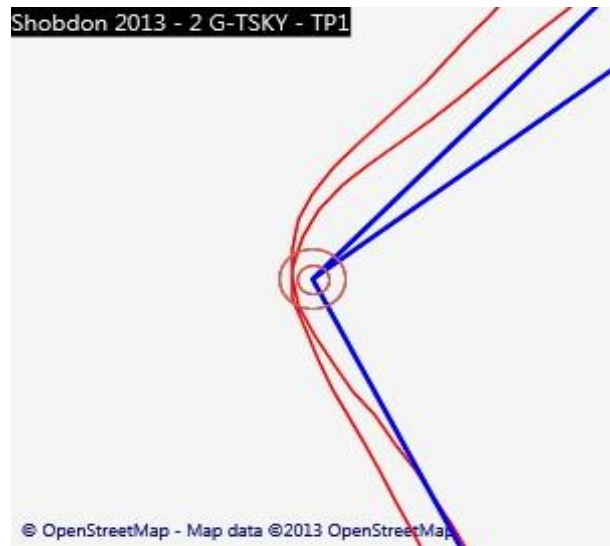

Shobdon 2013

Steward's Cup

17/08/2013

2 Michael Wingenroth

								Handicap Speed	
Elapsed Time	Min Speed	Max Speed	Avg Speed	Race Dist	Actual Dist	Excess Dist			
00:55:24	0.1845	172.6487	100.2479	73.2461	50.3278	-22.9183	113.9578		
Lap	Time	Min Speed	Max Speed	Avg Speed	Lap Dist	Actual Dist	Excess Dist	Start Time	Finish Time
1	00:13:58	4.7660	152.9535	112.3167	24.7250	24.9098	0.1848	14:31:49	15:27:14
2	00:13:43	37.8112	172.6487	112.4270	24.2606	24.6648	0.4043		
3	00:27:43	0.1845	37.8112	9.4397	24.2606	0.7532	-23.5074	Wind Speed	Direction
4	00:00:00	999.0000	999.0000	999.0000	999.0000	999.0000	999.0000	28	213