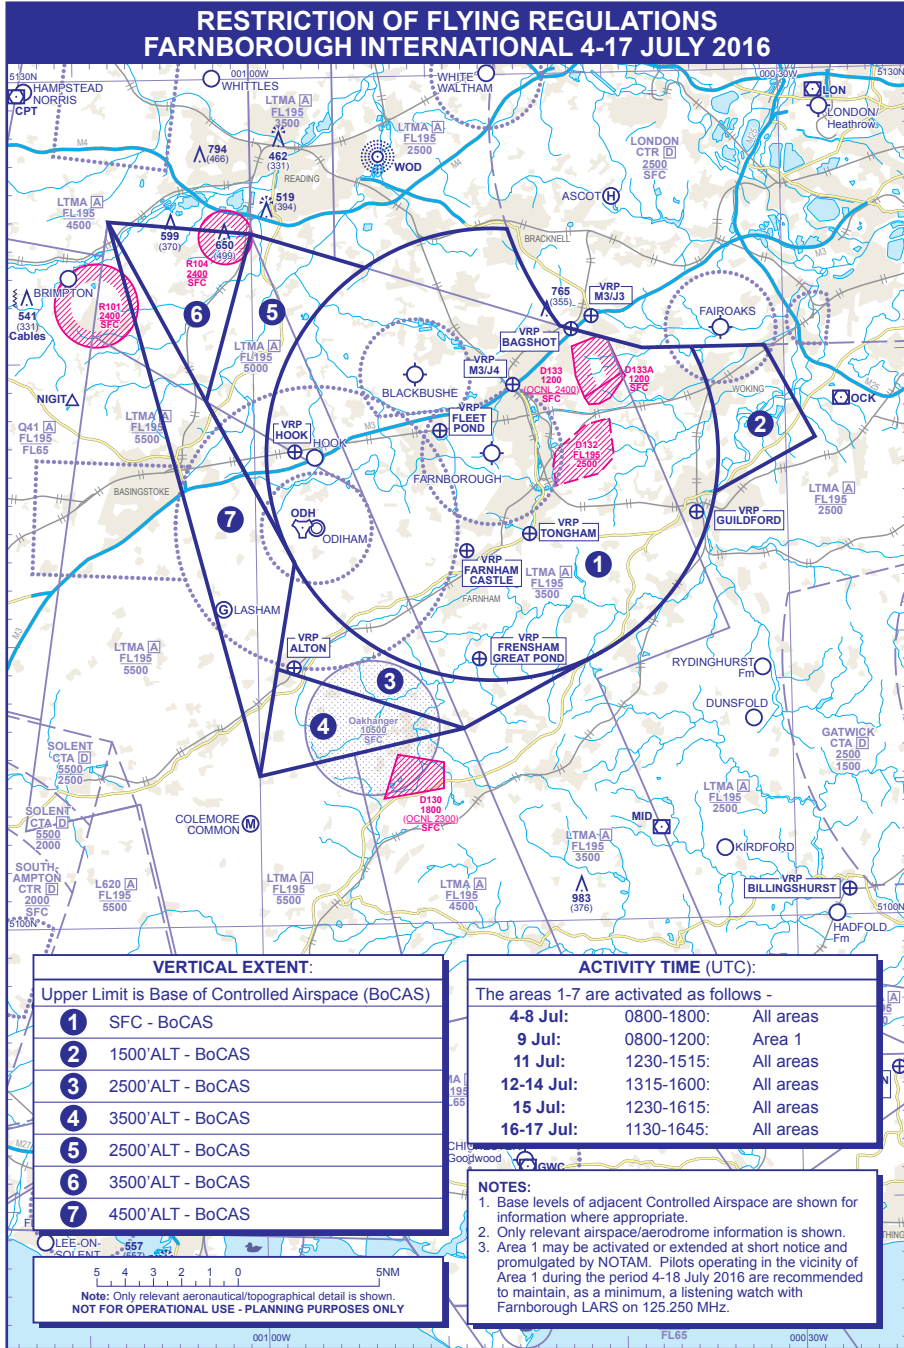

NATS

Farnborough
South East
England

4-18th July 2016

RESTRICTED AIRSPACE

HOLDING PATTERNS NEAR
GREENHAM COMMON & PETERSFIELD

Airspace around Farnborough, Southern England, is restricted before, during and after the International Airshow.

For 2016, there will be two holding patterns near Greenham Common and Petersfield.

Visit www.ais.org.uk for full details and ensure you check your NOTAMs.

Nats.aero

 Farnborough
INTERNATIONAL
AIRSHOW
11-17 JULY 2016

SCHEDULE 1

SCHEDULE 2